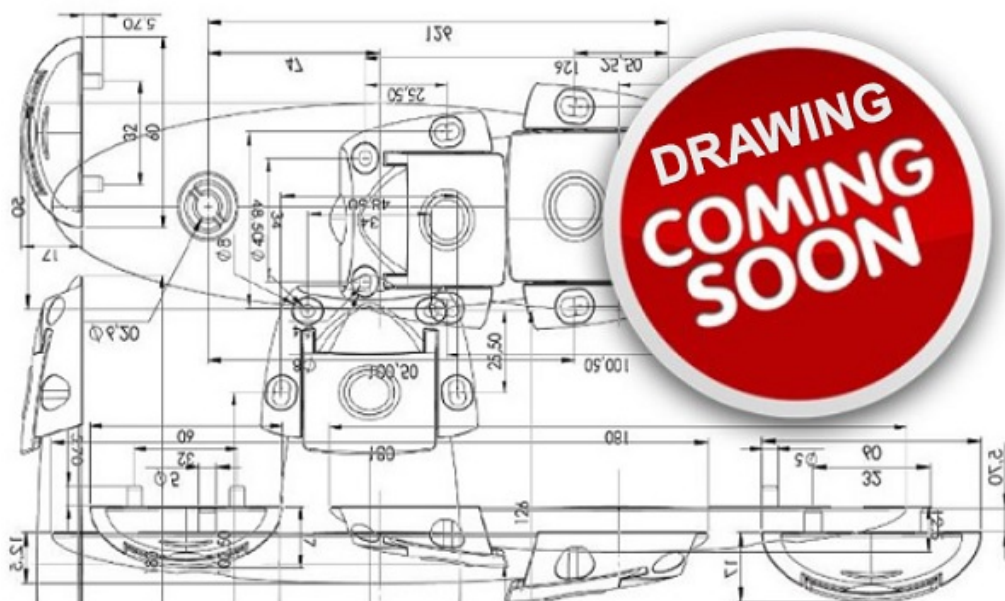

PRODUCT SHEET

Description:

Male Connecting Screw, Bore 8mm, M6x14mm, Steel Nickel Pl.

Item number:

11.06.905-0

Units	Box	Carton	HS Code	Barcode
Pcs.	1	1500	7318155898	 5704866015349

SISO A/S

Mileparken 11
DK-2740 Skovlunde
Denmark
VAT: DK 24786013

Phone +45 45 830 900

www.siso.dk
siso@siso.dk

Danske Bank
Nytorv Branch
Copenhagen
SWIFT: DABADKKK

Account no.
4180 3112 112936
IBAN Account
DK7230003112112936